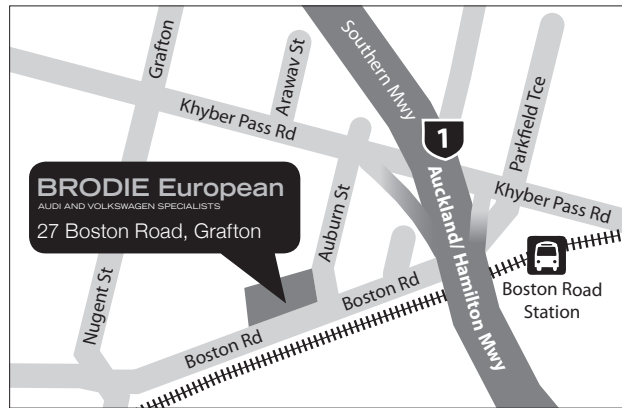

You'll find us here.

Location: 27 Boston Road, Grafton, Auckland Central

Phone: 09 379 4998 office and service centre
021 664 796 after hours and mobile for Cameron Brodie

Email: cameron@brodie-european.co.nz